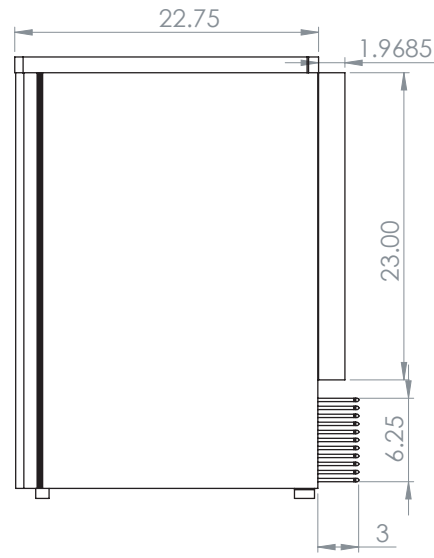

# KEGERATOR SPECS

(measurements shown in inches)

Top view

Tower Hole

Front view

Side view

Bottom view

Back view