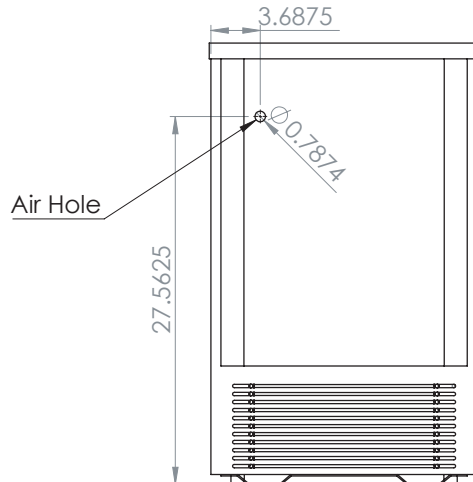

# KEGERATOR SPECS

(measurements shown in inches)

Top view

Tower Hole

Front view

Side view

Bottom view

Back view