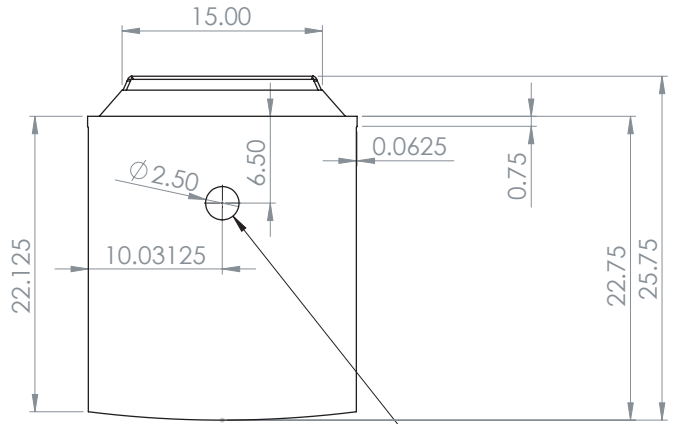

# KEGERATOR SPECS

(measurements shown in inches)

Top view

Tower Hole

Front view

Side view

Bottom view

Back view