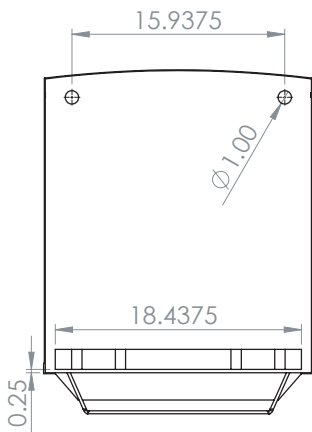

# KEGERATOR SPECS

(measurements shown in inches)

Top view

Tower Hole

Front view

Side view

Bottom view

Back view