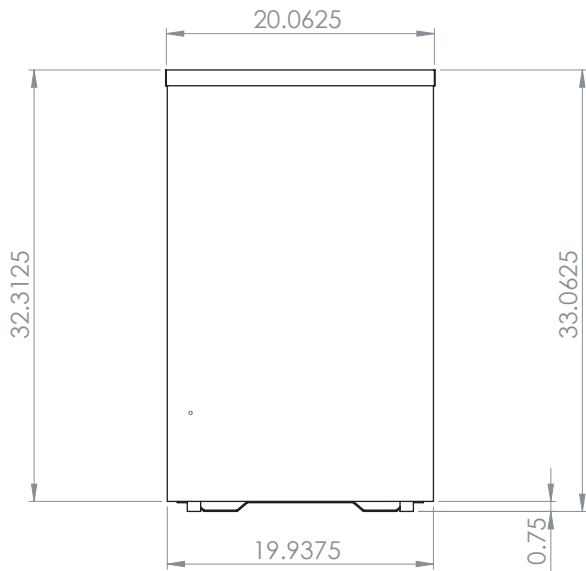

# KEGERATOR SPECS

(measurements shown in inches)

Top view

Tower Hole

Front view

Side view

Bottom view

Back view